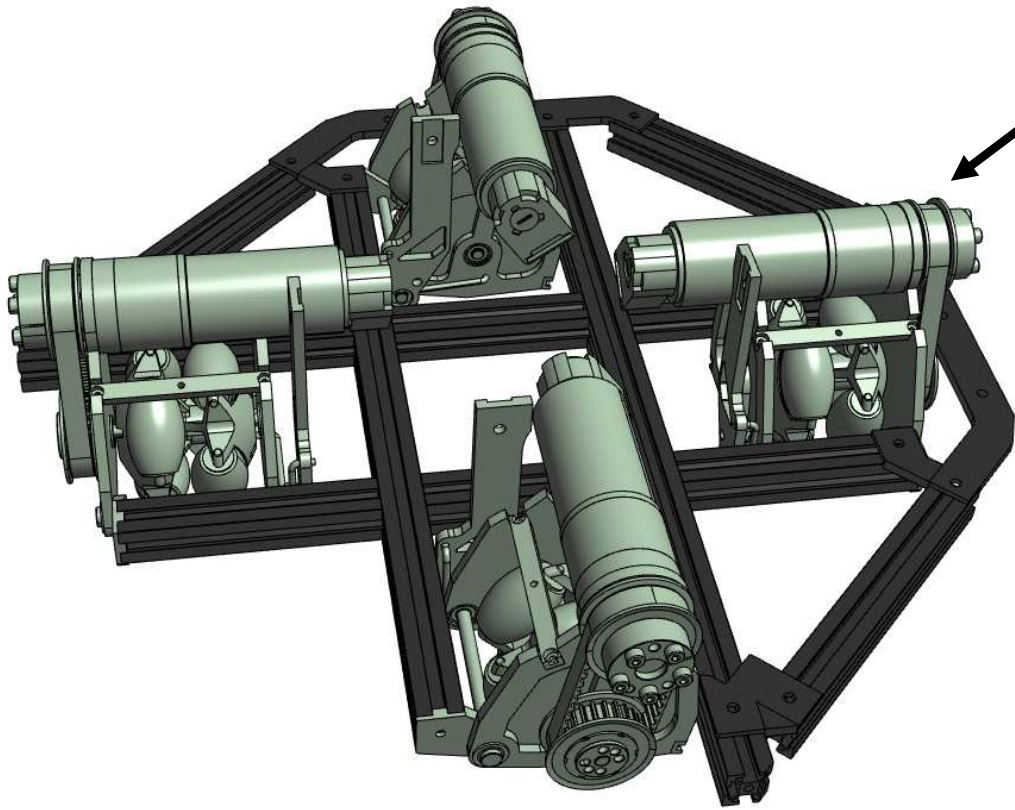

Vision system

Ball handling Module

Kicking Module

Driving Module

Size
41.8(Depth) x 41.2(width) x 78.2(height) [cm]

Weight
26[kg]

Driving Module

Motor Holder

Ball handling Module

Kicking Module

Vision System