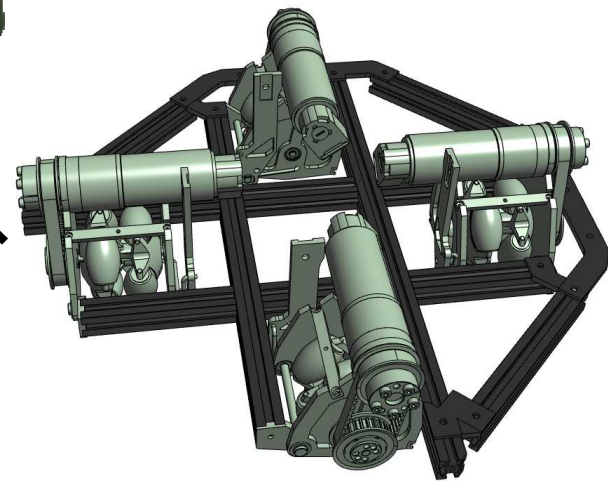

Vision system

Ball handling Module

Kicking Module

Driving Module

Size
41.8(Depth) x 41.2(width) x 78.2(height) [cm]

Weight
26[kg]

Driving Module

Motor Holder

Ball handling Module

Kicking Module

Vision System