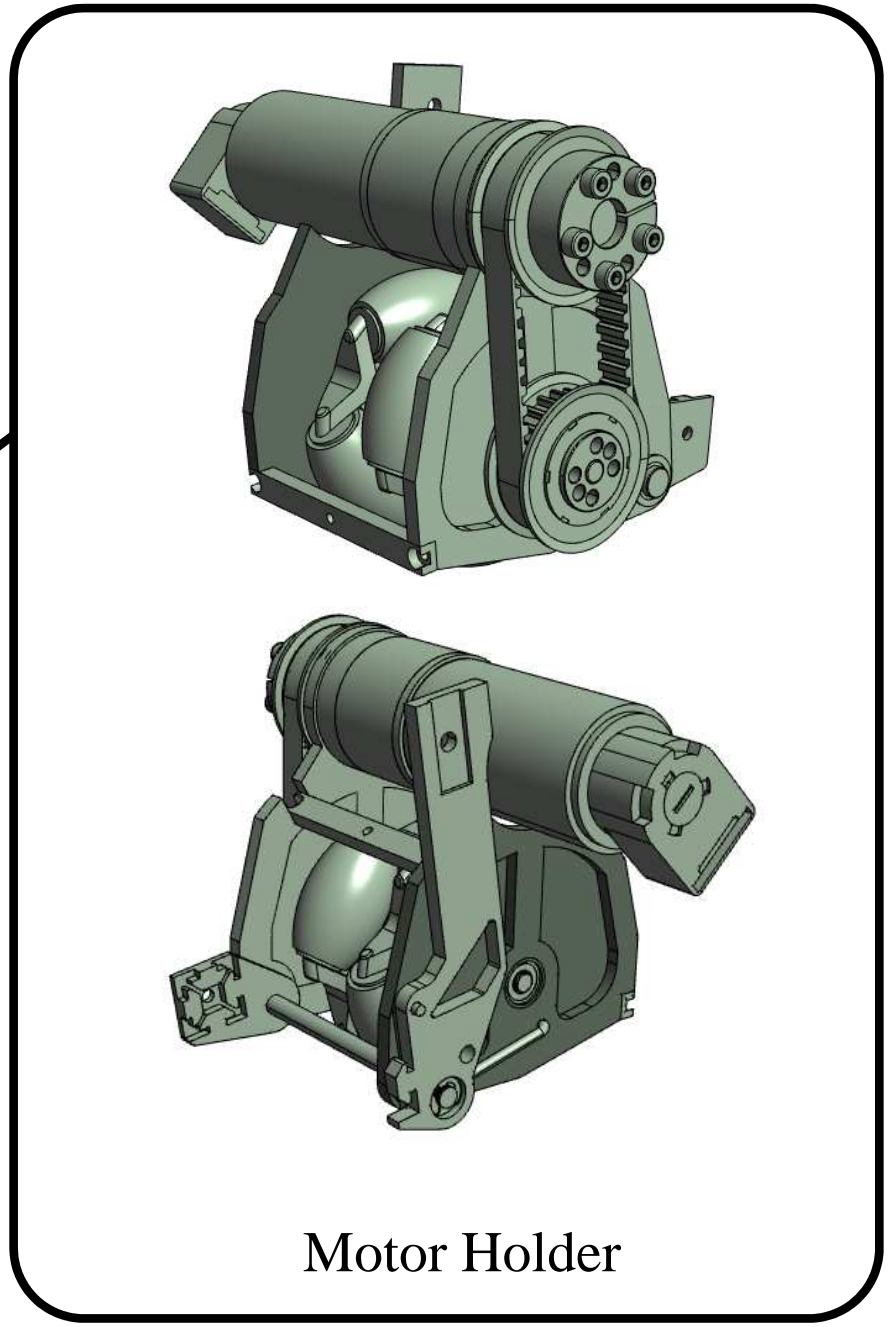

Vision system

Ball handling Module

Kicking Module

Driving Module

Size
41.8(Depth) x 41.2(width) x 78.2(height) [cm]

Weight
26[kg]

Driving Module

Motor Holder