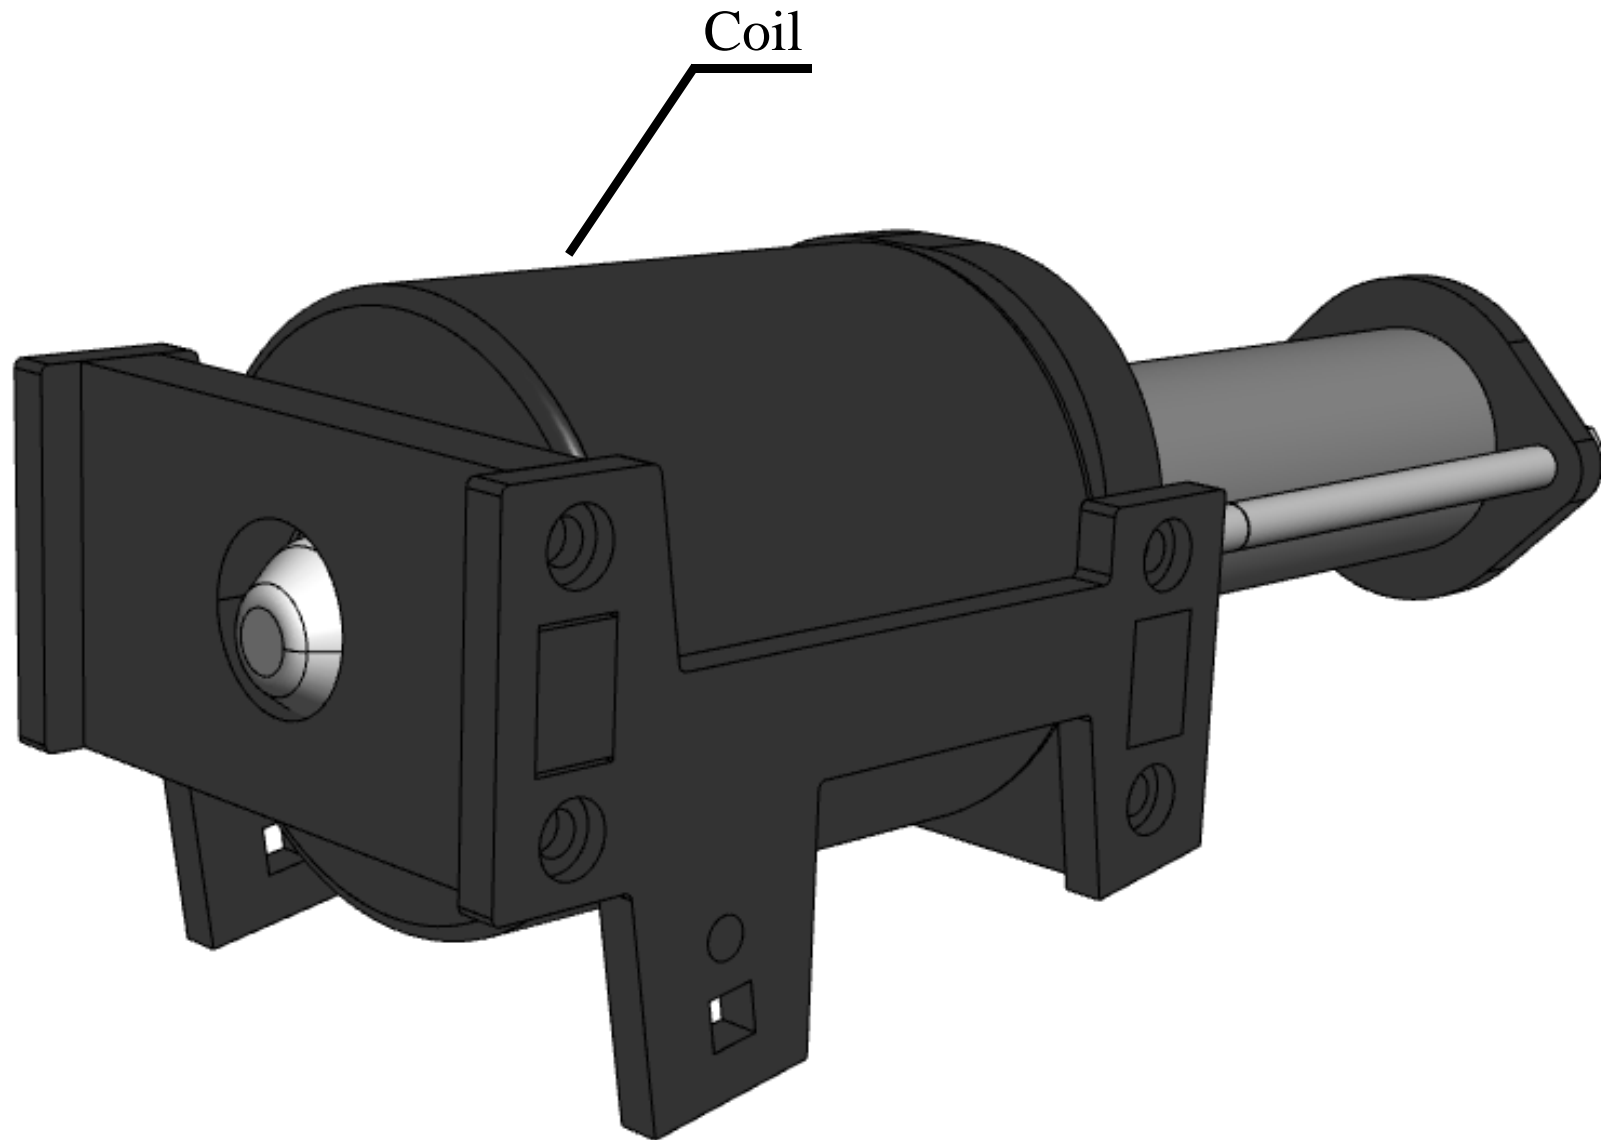

Vision system

Ball handling Module

Kicking Module

Driving Module

Size
41.8(Depth) x 41.2(width) x 78.2(height) [cm]

Weight
26[kg]

Driving Module

Motor Holder

Ball handling Module

Kicking Module

Vision System