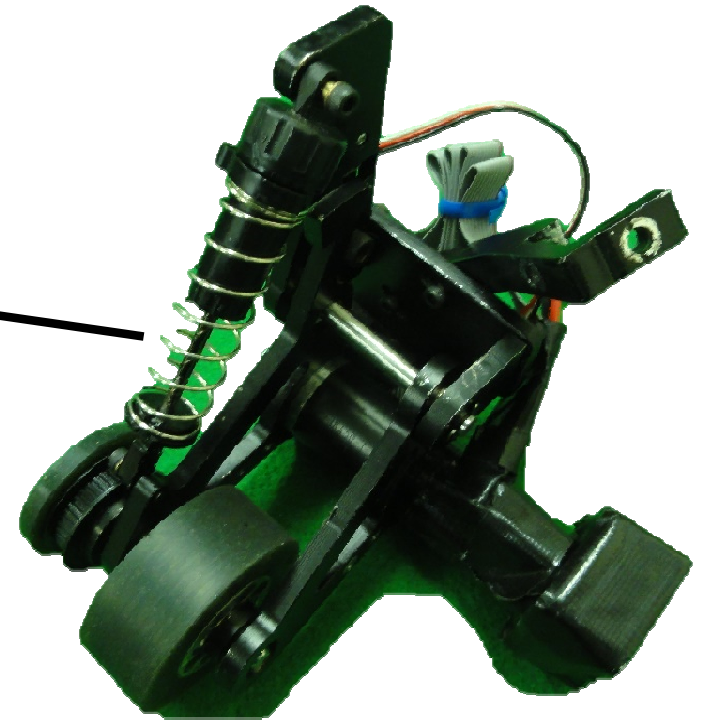

Vision system

Ball handling Module

Kicking Module

Driving Module

Size
41.8(Depth) x 41.2(width) x 78.2(height) [cm]

Weight
26[kg]

Driving Module

Motor Holder

Ball handling Module

Kicking Module

Vision System