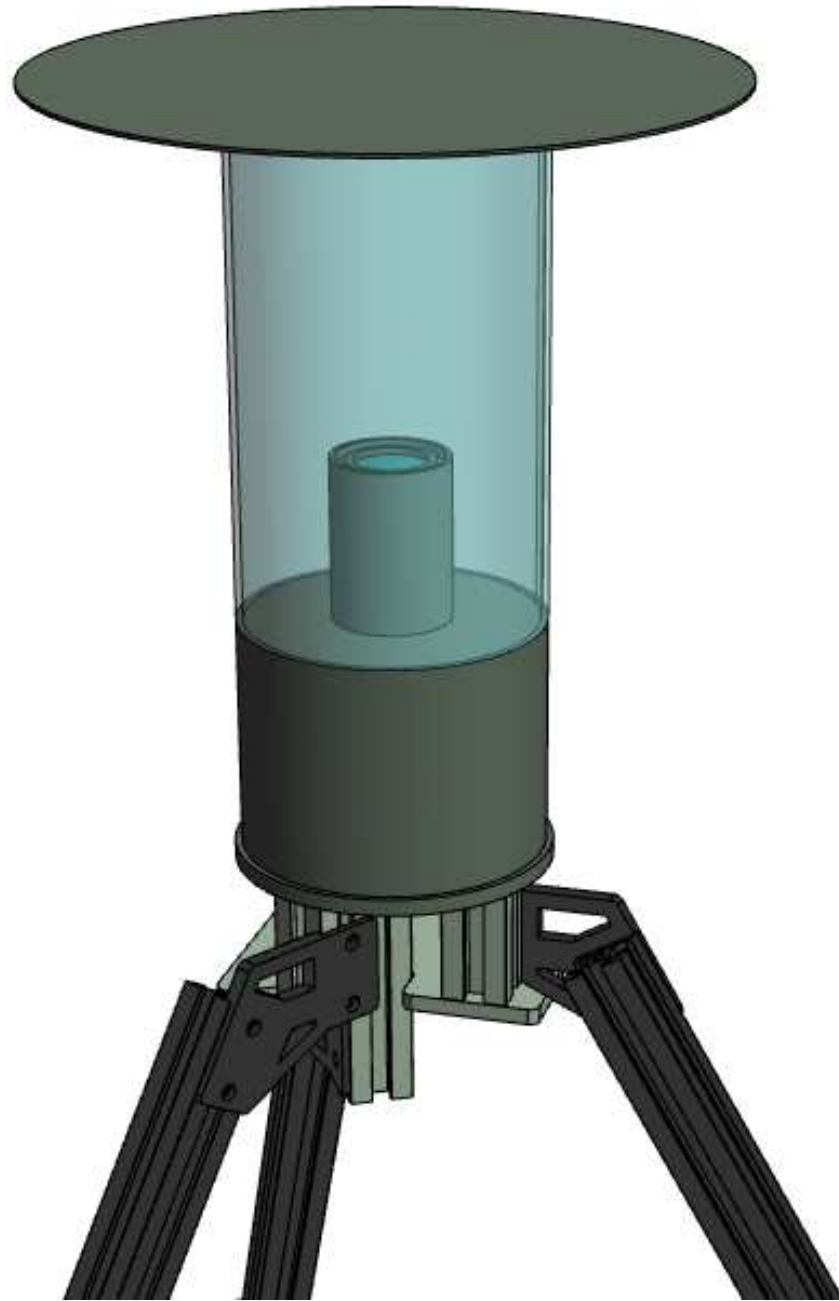

Vision system

Ball handling Module

Kicking Module

Driving Module

Size
41.8(Depth) x 41.2(width) x 78.2(height) [cm]

Weight
26[kg]

Driving Module

Motor Holder

Ball handling Module

Kicking Module

Vision System